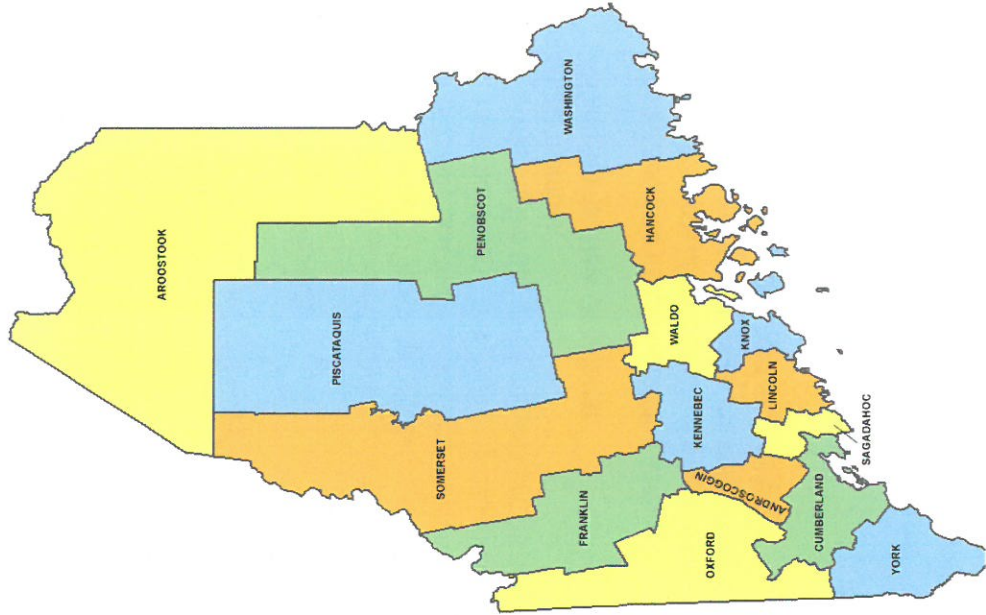

For more information . . .

Check out our State of Maine website:
<https://dkgmaine.weebly.com>

Check out our International DKG website:
<https://www.dkg.org>